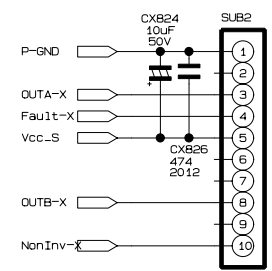

COLD

NOTE

USER	SAMSUNG ELECTRONICS. CO. LTD		DATE	2007/10/25	
MODEL NAME	W2A	SCALE	A3	DRAWN	S. Y. S
PDM NUMBER		REVISION	1.3	CHECKED	
		LEVEL		APPROVED	