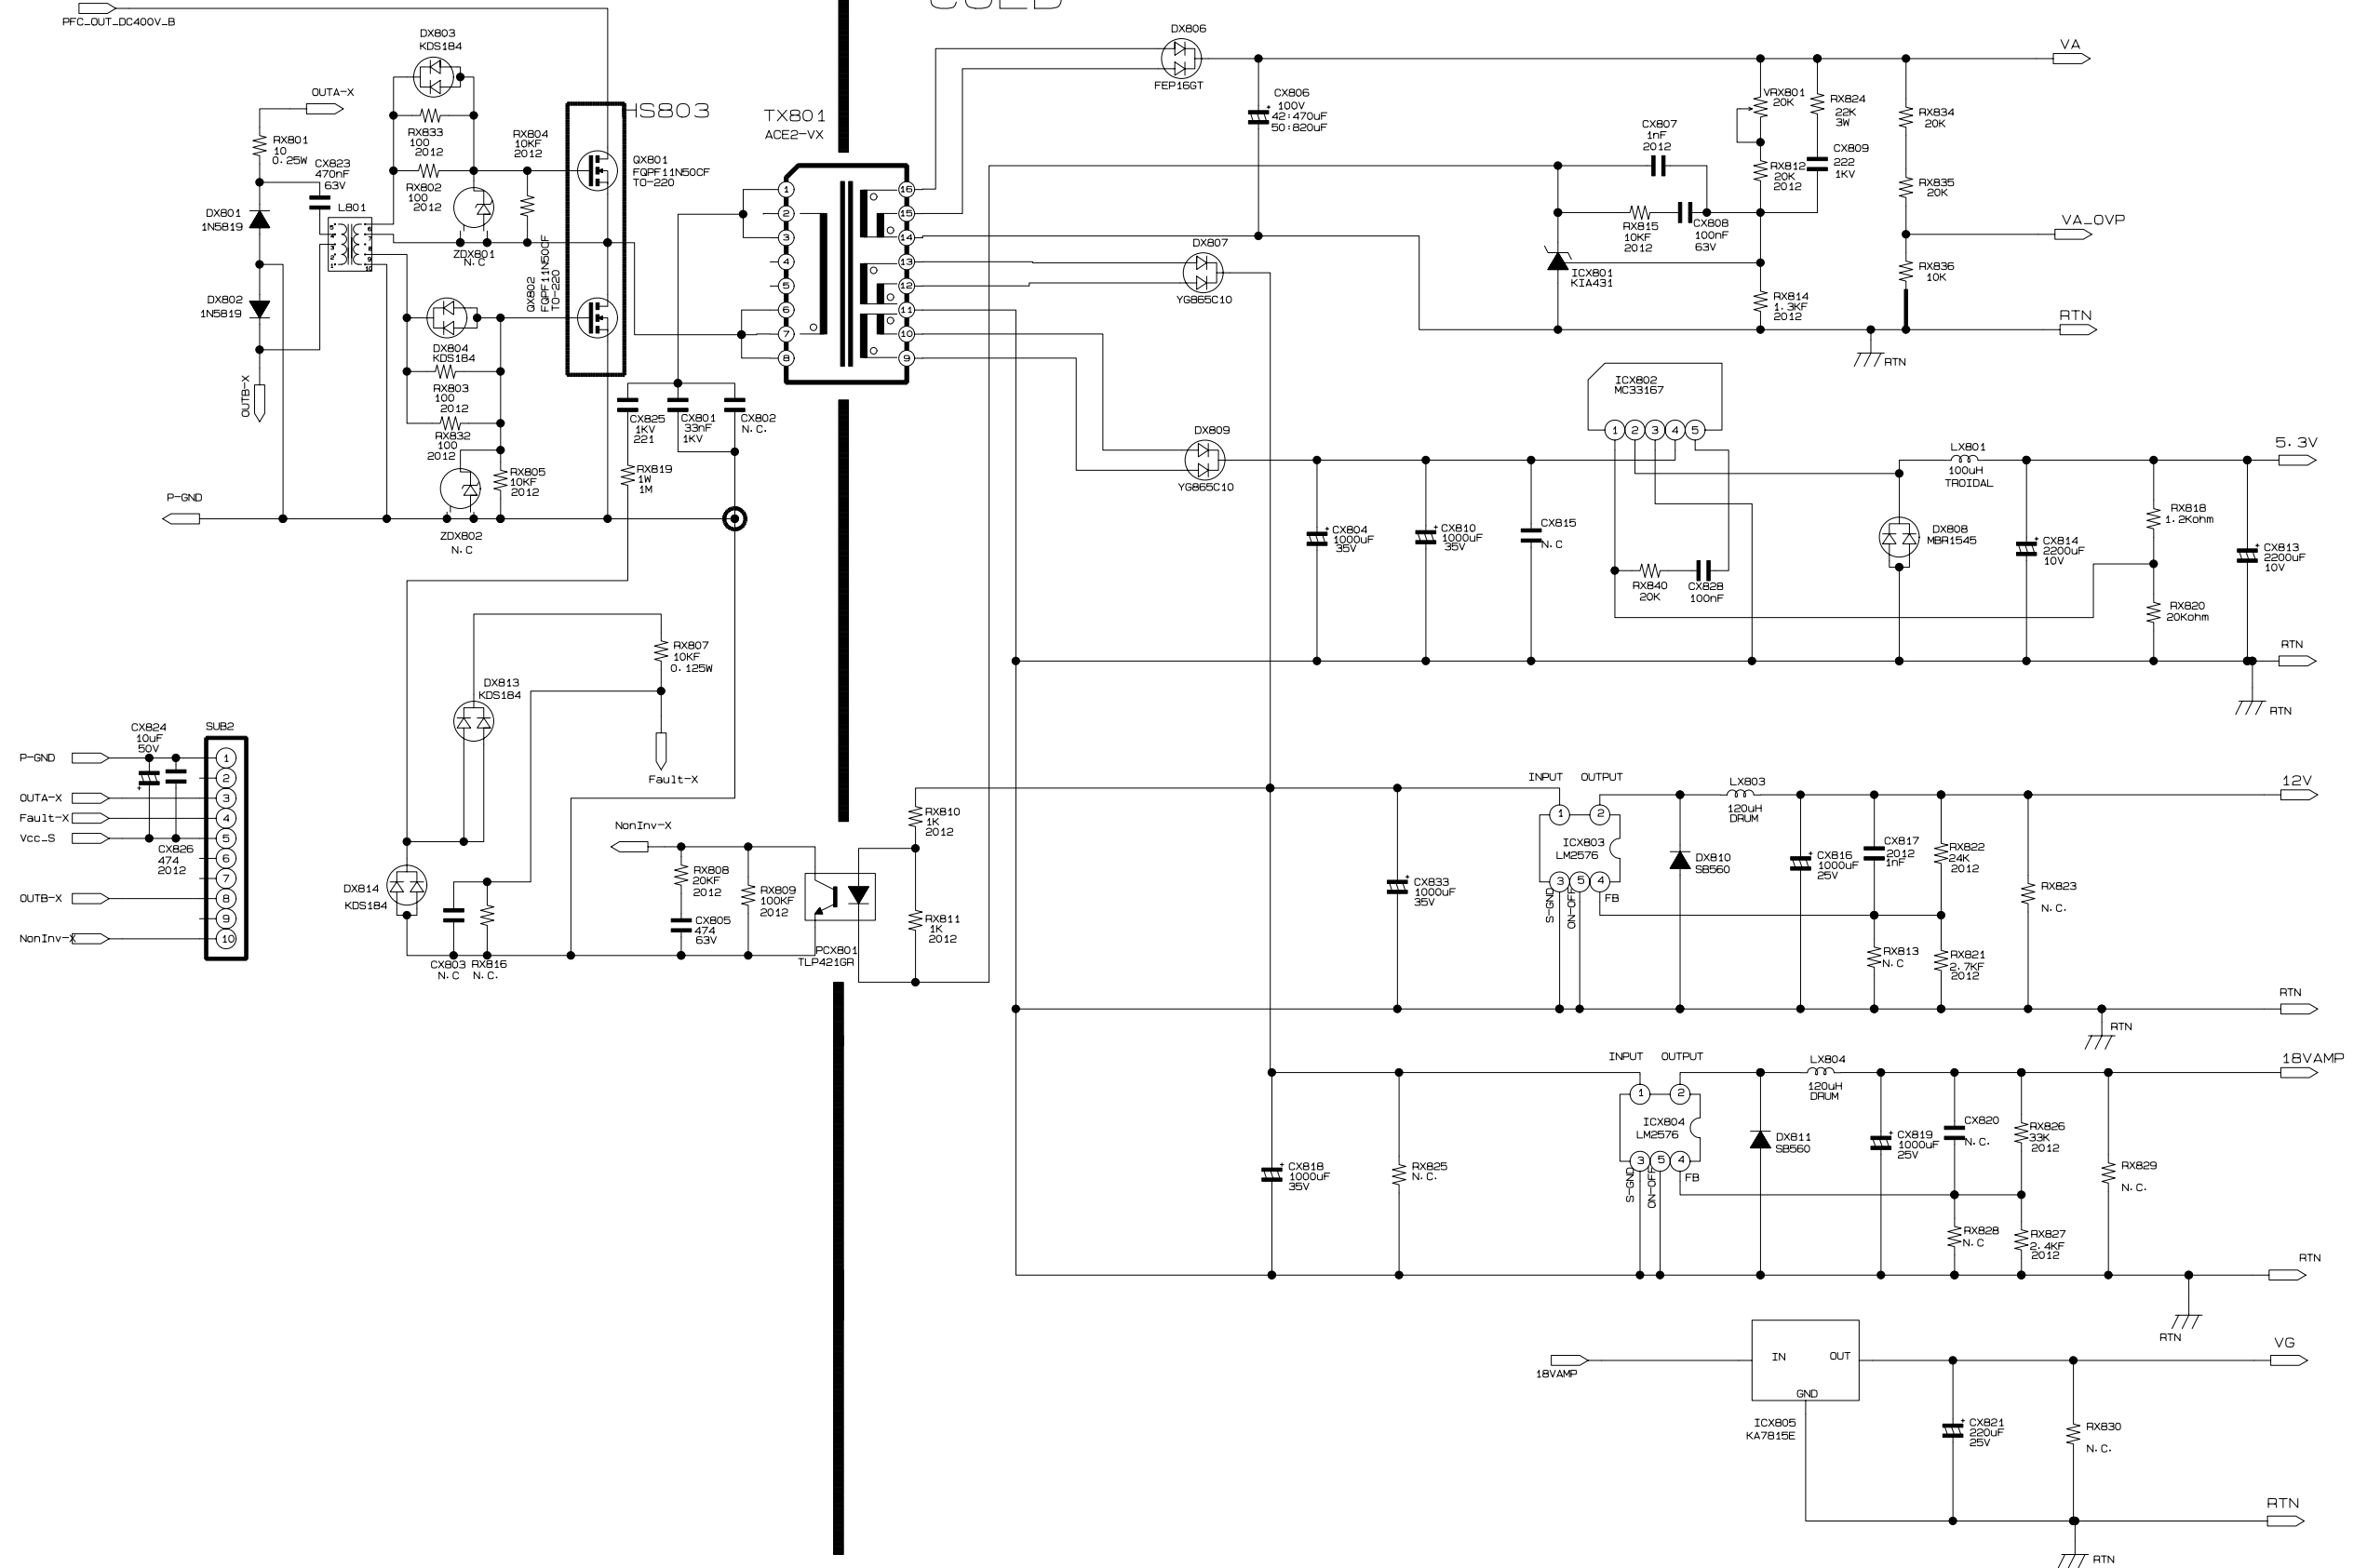

COLD

NOTE

USER	SAMSUNG ELECTRONICS. CO. LTD		DATE	2007/10/25	
MODEL NAME	W2A	SCALE	A3	DRAWN	S. Y. S
PDM NUMBER		REVISION	1.3	CHECKED	
		LEVEL		APPROVED	